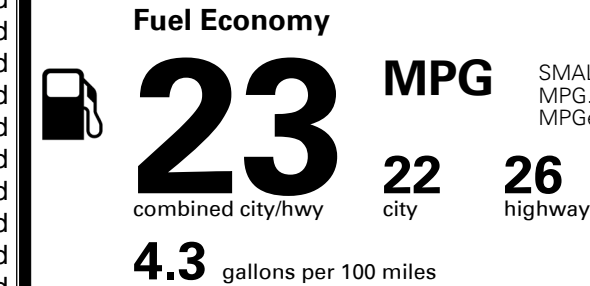

\$395.00
 \$1,800.00

MSRP INCLUDING OPTIONS

\$ 32,140.00

INLAND FREIGHT AND HANDLING

\$ 1,175.00

TOTAL MANUFACTURER'S SUGGESTED RETAIL PRICE ▶

\$ 33,315.00

TOTAL ADDITIONAL WEIGHT: 6.4

EPA DOT Fuel Economy and Environment

Gasoline Vehicle

SMALL SUVs range from 16 to 125 MPG. The best vehicle rates 142 MPGe.

You spend
\$1,250
 more in fuel costs
 over 5 years
 compared to the
 average new vehicle.