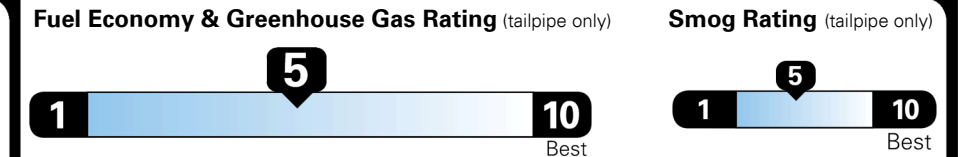

This vehicle emits 389 grams CO₂ per mile. The best emits 0 grams per mile (tailpipe only). Producing and distributing fuel also create emissions; learn more at fueleconomy.gov.

Actual results will vary for many reasons, including driving conditions and how you drive and maintain your vehicle. The average new vehicle gets 27 MPG and costs $6,500 to fuel over 5 years. Cost estimates are based on 15,000 miles per year at $ 2.35 per gallon. MPGe is miles per gasoline gallon equivalent. Vehicle emissions are a significant cause of climate change and smog.

fueleconomy.gov

Calculate personalized estimates and compare vehicles

GOVERNMENT 5-STAR SAFETY RATINGS

Overall Vehicle Score ★ ★ ★ ★ ★

Based on the combined rating of frontal, side and rollover. Should ONLY be compared to other vehicles of similar size and weight.

Frontal	Driver	★ ★ ★ ★ ★
Crash	Passenger	★ ★ ★ ★ ★

Based on the risk of injury in a frontal impact. Should ONLY be compared to other vehicles of similar size and weight.

Side	Front seat	★ ★ ★ ★ ★
Crash	Rear seat	★ ★ ★ ★ ★

Star ratings based on the risk of injury in a side impact.

Rollover ★ ★ ★ ★ ★

Star ratings based on the risk of rollover in a single-vehicle crash.

Star ratings range from 1 to 5 stars (★★★★★) with 5 being the highest.

Source: National Highway Traffic Safety Administration (NHTSA).

www.safercar.gov or 1-888-327-4236

Manufacturer's suggested retail price includes Manufacturer's recommended pre-delivery service. License and title fees, state and local taxes and other dealer installed options and accessories are not included in the manufacturer's suggested retail price.

PARTS CONTENT INFORMATION

FOR VEHICLES IN THIS CAR LINE U.S./CANADIAN PARTS CONTENT: 0 %

MAJOR SOURCES OF FOREIGN PARTS: KOREA: 85%

NOTE: PARTS CONTENT DOES NOT INCLUDE FINAL ASSEMBLY, DISTRIBUTION, OR OTHER NON-PARTS COSTS.

FOR THIS VEHICLE FINAL ASSEMBLY POINT: GWANGJU, KOREA

COUNTRY OF ORIGIN

ENGINE (MOTOR): KOREA

TRANSMISSION: KOREA

*Additional terms and conditions apply.

**Kia Connect may be currently unavailable for Model Year 2022 and newer vehicles sold or purchased in Massachusetts; please see owners.kia.com for updates on availability.

NOTE: When you purchase this vehicle, Kia America, Inc. collects personal information you provide to the dealership. For information on our collection and use of personal information and your rights, please see our Privacy Policy on www.kia.com.