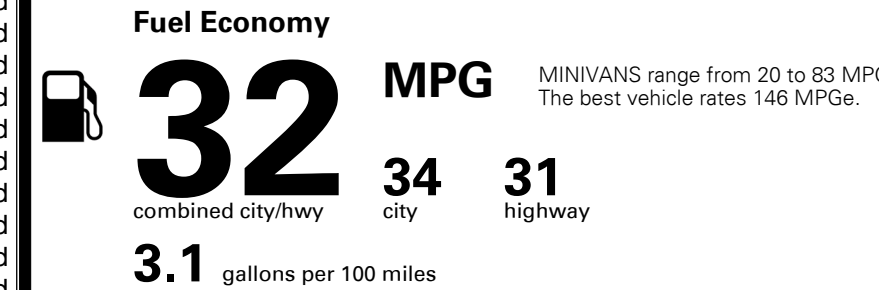

### EPA DOT Fuel Economy and Environment

Gasoline Vehicle

**You save \$750**  
 in fuel costs over 5 years compared to the average new vehicle.

**Annual fuel cost \$1,550**

Actual results will vary for many reasons, including driving conditions and how you drive and maintain your vehicle. The average new vehicle gets 29 MPG and costs \$8,500 to fuel over 5 years. Cost estimates are based on 15,000 miles per year at \$ 3.30 per gallon. MPGe is miles per gasoline gallon equivalent. Vehicle emissions are a significant cause of climate change and smog.