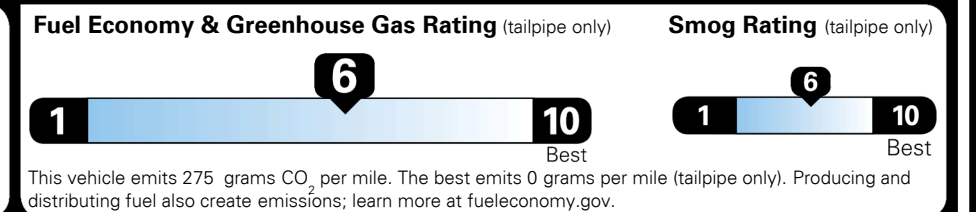

### TOTAL MANUFACTURER'S SUGGESTED RETAIL PRICE ▶

\$ 58,645.00

TOTAL ADDITIONAL WEIGHT: 43.0

### EPA DOT Fuel Economy and Environment

Gasoline Vehicle

**You save \$750**  
 in fuel costs over 5 years compared to the average new vehicle.

**Annual fuel cost \$1,550**

Actual results will vary for many reasons, including driving conditions and how you drive and maintain your vehicle. The average new vehicle gets 29 MPG and costs \$8,500 to fuel over 5 years. Cost estimates are based on 15,000 miles per year at \$ 3.30 per gallon. MPGe is miles per gasoline gallon equivalent. Vehicle emissions are a significant cause of climate change and smog.