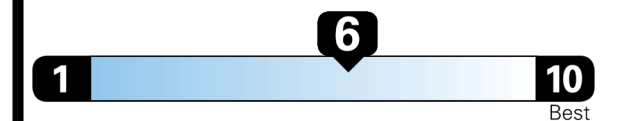

EPA DOT Fuel Economy and Environment

Gasoline Vehicle

Fuel Economy

32 MPG
combined city/hwy

34 MPG
city

31 MPG
highway

3.1 gallons per 100 miles

MINIVANS range from 20 to 83 MPG.
The best vehicle rates 146 MPGe.

You save $750
in fuel costs
over 5 years
compared to the
average new vehicle.

Annual fuel cost
$1,550

Fuel Economy & Greenhouse Gas Rating (tailpipe only)

Smog Rating (tailpipe only)