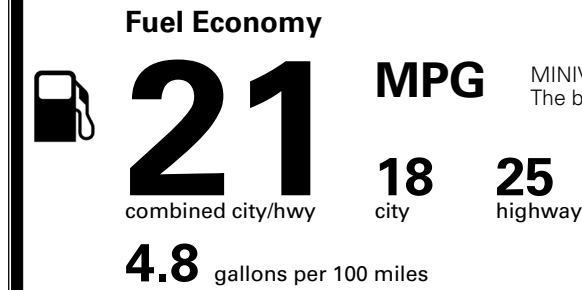

TOTAL MANUFACTURER'S SUGGESTED RETAIL PRICE ▶

\$ 53,845.00

TOTAL ADDITIONAL WEIGHT: 10.1

*Additional terms and conditions apply.
 **Kia Connect may be currently unavailable for some Model Year 2022 and newer vehicles sold or purchased in Massachusetts; please see owners.kia.com for more information.
 NOTE: When you purchase this vehicle, Kia America, Inc. collects personal information you provide to the dealership. For information on our collection and use of personal information and your rights, please see our Privacy Policy on www.kia.com.

EPA DOT Fuel Economy and Environment

Gasoline Vehicle

You spend **\$3,250** more in fuel costs over 5 years compared to the average new vehicle.

Annual fuel cost **\$2,350**

Actual results will vary for many reasons, including driving conditions and how you drive and maintain your vehicle. The average new vehicle gets 29 MPG and costs \$8,500 to fuel over 5 years. Cost estimates are based on 15,000 miles per year at \$ 3.30 per gallon. MPGe is miles per gasoline gallon equivalent. Vehicle emissions are a significant cause of climate change and smog.