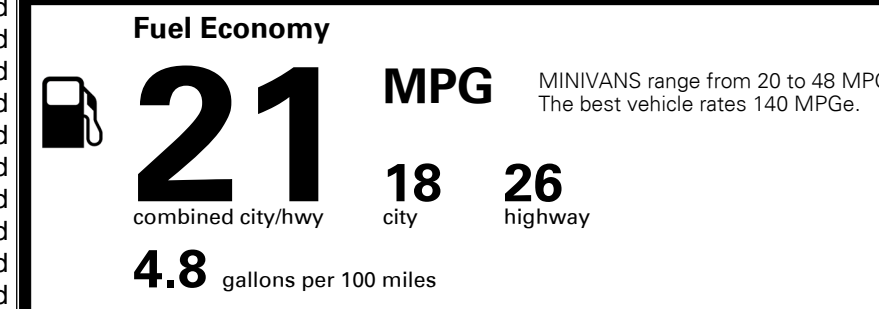

\$400.00
 \$265.00

MSRP INCLUDING OPTIONS

\$ 51,265.00

INLAND FREIGHT AND HANDLING

\$ 1,395.00

TOTAL MANUFACTURER'S SUGGESTED RETAIL PRICE ▶

\$ 52,660.00

TOTAL ADDITIONAL WEIGHT: 20.0

EPA DOT Fuel Economy and Environment

Gasoline Vehicle

You spend \$3,000 more in fuel costs over 5 years compared to the average new vehicle.

Annual fuel cost \$2,500

Actual results will vary for many reasons, including driving conditions and how you drive and maintain your vehicle. The average new vehicle gets 28 MPG and costs \$9,500 to fuel over 5 years. Cost estimates are based on 15,000 miles per year at \$ 3.50 per gallon. MPGe is miles per gasoline gallon equivalent. Vehicle emissions are a significant cause of climate change and smog.