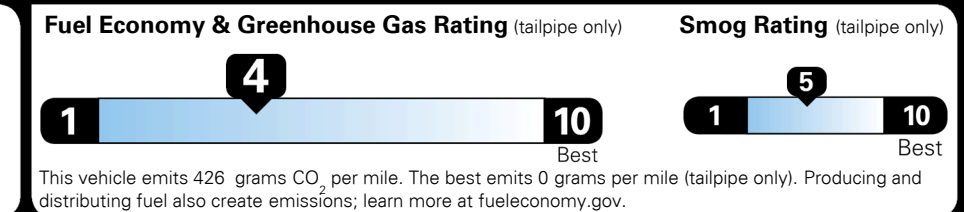

EPA DOT Fuel Economy and Environment

Gasoline Vehicle

You spend \$3,000 more in fuel costs over 5 years compared to the average new vehicle.

Annual fuel cost \$2,500

Actual results will vary for many reasons, including driving conditions and how you drive and maintain your vehicle. The average new vehicle gets 28 MPG and costs \$9,500 to fuel over 5 years. Cost estimates are based on 15,000 miles per year at \$ 3.50 per gallon. MPGe is miles per gasoline gallon equivalent. Vehicle emissions are a significant cause of climate change and smog.