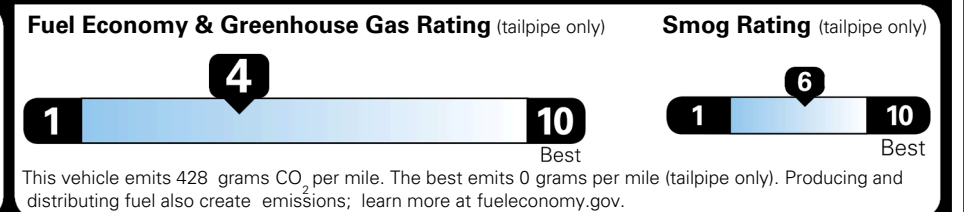

EPA DOT Fuel Economy and Environment

Gasoline Vehicle

You spend **\$3,250** more in fuel costs over 5 years compared to the average new vehicle.

Annual fuel cost **\$2,350**

Actual results will vary for many reasons, including driving conditions and how you drive and maintain your vehicle. The average new vehicle gets 29 MPG and costs \$8,500 to fuel over 5 years. Cost estimates are based on 15,000 miles per year at \$ 3.30 per gallon. MPGe is miles per gasoline gallon equivalent. Vehicle emissions are a significant cause of climate change and smog.