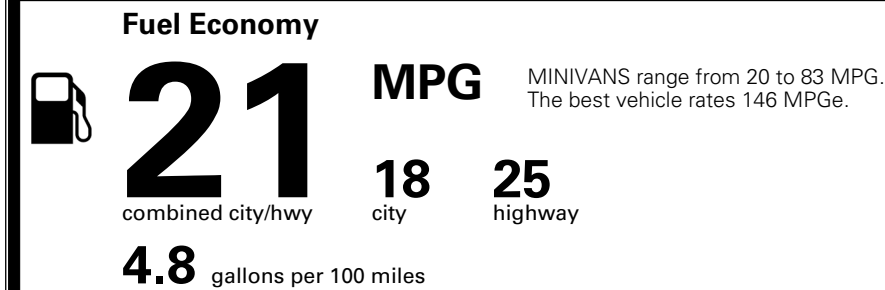

MSRP INCLUDING OPTIONS \$ 42,000.00

INLAND FREIGHT AND HANDLING \$ 1,495.00

TOTAL MANUFACTURER'S SUGGESTED RETAIL PRICE ▶ \$ 43,495.00

TOTAL ADDITIONAL WEIGHT: 10.1

EPA DOT Fuel Economy and Environment

Gasoline Vehicle