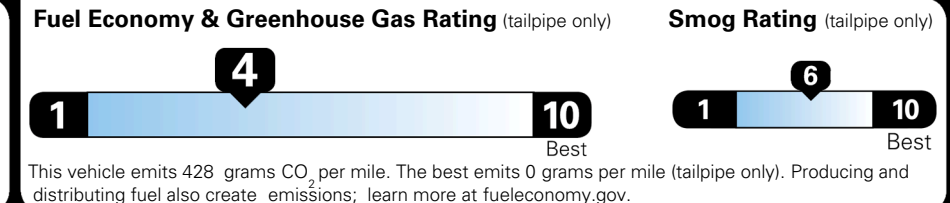

Actual results will vary for many reasons, including driving conditions and how you drive and maintain your vehicle. The average new vehicle gets 29 MPG and costs $8,500 to fuel over 5 years. Cost estimates are based on 15,000 miles per year at $ 3.30 per gallon. MPGe is miles per gasoline gallon equivalent. Vehicle emissions are a significant cause of climate change and smog.

fueleconomy.gov

Calculate personalized estimates and compare vehicles

GOVERNMENT 5-STAR SAFETY RATINGS

PARTS CONTENT INFORMATION

Overall Vehicle Score		Not Rated
Based on the combined rating of frontal, side and rollover. Should ONLY be compared to other vehicles of similar size and weight.		
Frontal	Driver	★★★★★
Crash	Passenger	★★★★
Based on the risk of injury in a frontal impact. Should ONLY be compared to other vehicles of similar size and weight.		
Side	Front seat	Not Rated
Crash	Rear seat	Not Rated
Star ratings based on the risk of injury in a side impact.		
Rollover		★★★★
Star ratings based on the risk of rollover in a single-vehicle crash.		

FOR VEHICLES IN THIS CAR LINE U.S./CANADIAN PARTS CONTENT: 2 %

MAJOR SOURCES OF FOREIGN PARTS: KOREA: 95%

NOTE: PARTS CONTENT DOES NOT INCLUDE FINAL ASSEMBLY, DISTRIBUTION, OR OTHER NON-PARTS COSTS.

FOR THIS VEHICLE FINAL ASSEMBLY POINT: GWANGMYEONG, KOREA

COUNTRY OF ORIGIN ENGINE (MOTOR): KOREA

TRANSMISSION: KOREA

*Additional terms and conditions apply.
**Kia Connect may be currently unavailable for some Model Year 2022 and newer vehicles sold or purchased in Massachusetts; please see owners.kia.com for more information.
NOTE: When you purchase this vehicle, Kia America, Inc. collects personal information you provide to the dealership. For information on our collection and use of personal information and your rights, please see our Privacy Policy on www.kia.com.

Star ratings range from 1 to 5 stars (★★★★★) with 5 being the highest.
Source: National Highway Traffic Safety Administration (NHTSA).
www.safercar.gov or 1-888-327-4236

Manufacturer's suggested retail price includes Manufacturer's recommended pre-delivery service. License and title fees, state and local taxes and other dealer installed options and accessories are not included in the manufacturer's suggested retail price.