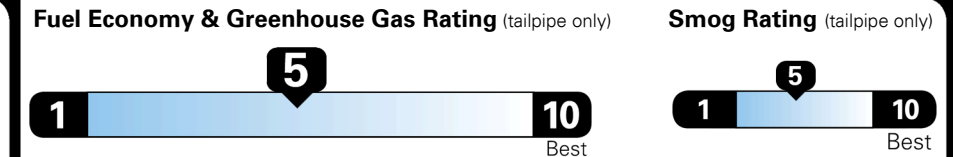

This vehicle emits 408 grams CO₂ per mile. The best emits 0 grams per mile (tailpipe only). Producing and distributing fuel also create emissions; learn more at fueleconomy.gov.

Actual results will vary for many reasons, including driving conditions and how you drive and maintain your vehicle. The average new vehicle gets 28 MPG and costs $9,750 to fuel over 5 years. Cost estimates are based on 15,000 miles per year at $ 3.60 per gallon. MPGe is miles per gasoline gallon equivalent. Vehicle emissions are a significant cause of climate change and smog.

fueleconomy.gov

Calculate personalized estimates and compare vehicles

GOVERNMENT 5-STAR SAFETY RATINGS

Overall Vehicle Score Not Rated

Based on the combined rating of frontal, side and rollover. Should ONLY be compared to other vehicles of similar size and weight.

Frontal Driver Not Rated

Crash Passenger Not Rated

Based on the risk of injury in a frontal impact. Should ONLY be compared to other vehicles of similar size and weight.

Side Front seat Not Rated

Crash Rear seat Not Rated

Star ratings based on the risk of injury in a side impact.

Rollover Not Rated

Star ratings based on the risk of rollover in a single-vehicle crash.

Star ratings range from 1 to 5 stars (★★★★★) with 5 being the highest.

Source: National Highway Traffic Safety Administration (NHTSA).

www.safercar.gov or 1-888-327-4236

Manufacturer's suggested retail price includes Manufacturer's recommended pre-delivery service. License and title fees, state and local taxes and other dealer installed options and accessories are not included in the manufacturer's suggested retail price.

PARTS CONTENT INFORMATION

FOR VEHICLES IN THIS CAR LINE U.S./CANADIAN PARTS CONTENT: 1 %

MAJOR SOURCES OF FOREIGN PARTS: KOREA: 95%

NOTE: PARTS CONTENT DOES NOT INCLUDE FINAL ASSEMBLY, DISTRIBUTION, OR OTHER NON-PARTS COSTS.

FOR THIS VEHICLE FINAL ASSEMBLY POINT: GWANGMYEONG, KOREA

COUNTRY OF ORIGIN

ENGINE: KOREA

TRANSMISSION: KOREA