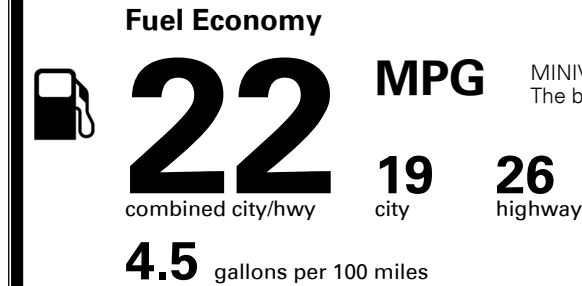

TOTAL ADDITIONAL WEIGHT: 11.4

EPA DOT Fuel Economy and Environment

Gasoline Vehicle

MINIVANS range from 20 to 48 MPG. The best vehicle rates 140 MPGe.

You spend
\$2,500
 more in fuel costs
 over 5 years
 compared to the
 average new vehicle.