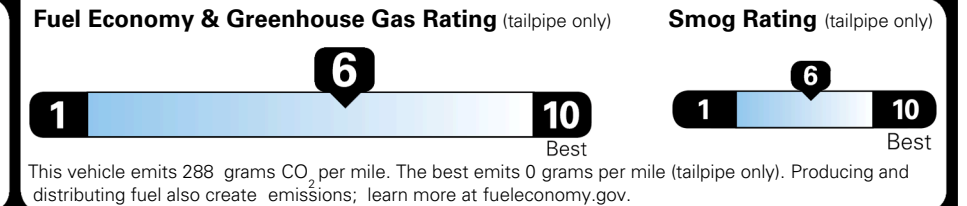

TOTAL ADDITIONAL WEIGHT: 5.8

EPA DOT Fuel Economy and Environment

Gasoline Vehicle

You save \$500
 in fuel costs over 5 years compared to the average new vehicle.

Annual fuel cost
\$1,600

Actual results will vary for many reasons, including driving conditions and how you drive and maintain your vehicle. The average new vehicle gets 29 MPG and costs \$8,500 to fuel over 5 years. Cost estimates are based on 15,000 miles per year at \$ 3.30 per gallon. MPGe is miles per gasoline gallon equivalent. Vehicle emissions are a significant cause of climate change and smog.

fueleconomy.gov

Calculate personalized estimates and compare vehicles

GOVERNMENT 5-STAR SAFETY RATINGS

Overall Vehicle Score ★ ★ ★ ★ ★

Based on the combined rating of frontal, side and rollover. Should ONLY be compared to other vehicles of similar size and weight.