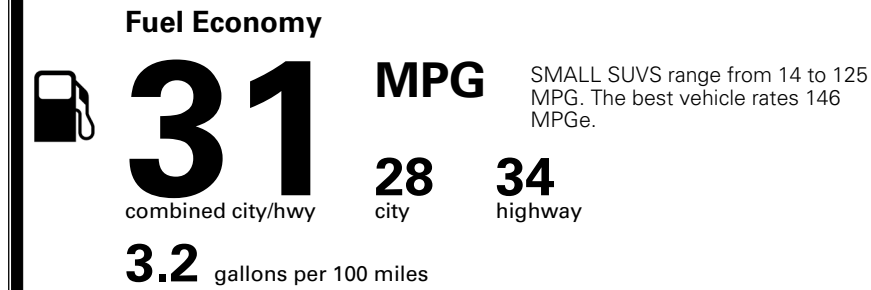

MANUFACTURER'S SUGGESTED RETAIL PRICE ▶

COMPARE EX FWD FEATURES
Added to/in place of standard S FWD features

- 10.25" Instrument Display
- SynTex Seating Material
- Heated Front Seats
- Power Driver's Seat w/ Power Lumbar
- Dual Illuminated Vanity Mirrors
- Wireless Phone Charger
- Parking Distance Warning - Reverse

ADDITIONAL INSTALLED EQUIPMENT:
(In addition to or in place of standard features)
Carpeted Floor Mats

$ 26,490.00

Included
Included
Included
Included
Included
Included
Included

$200.00

MSRP INCLUDING OPTIONS

$ 26,690.00

INLAND FREIGHT AND HANDLING

$ 1,495.00

TOTAL MANUFACTURER'S SUGGESTED RETAIL PRICE ▶

$ 28,185.00

*Additional terms and conditions apply.
**Kia Connect may be currently unavailable for some Model Year 2022 and newer vehicles sold or purchased in Massachusetts; please see owners.kia.com for more information.
NOTE: When you purchase this vehicle, Kia America, Inc. collects personal information you provide to the dealership. For information on our collection and use of personal information and your rights, please see our Privacy Policy on www.kia.com.

TOTAL ADDITIONAL WEIGHT: 5.8

EPA DOT Fuel Economy and Environment

Gasoline Vehicle

You save $500
in fuel costs over 5 years compared to the average new vehicle.

Annual fuel cost
$1,600