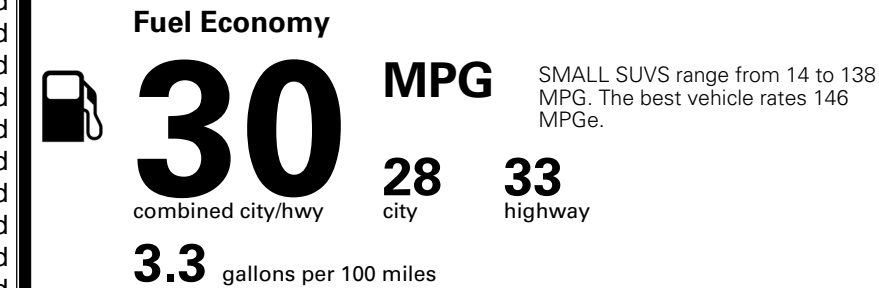

WARRANTY

10 Year/100,000 Mile Limited Powertrain Warranty
5 Year/60,000 Mile Limited Basic Warranty
5 Year/60,000 Mile Roadside Assistance

MANUFACTURER'S SUGGESTED RETAIL PRICE ▶

$ 26,390.00

COMPARE S FWD FEATURES

Added to/in place of standard LX FWD features

- 18" Alloy Wheels
- Heated Outside Mirrors
- Gloss Black Exterior Trim Accents
- Automatic Pop-Out Outside Door Handles
- Blind-Spot Collision-Avoidance Assist
- Rear Cross-Traffic Collision-Avoidance Assist
- Safe Exit Warning
- Power Driver's Seat w/ Power Lumbar
- Wireless Phone Charger

Included
Included
Included
Included
Included
Included
Included
Included
Included

ADDITIONAL INSTALLED EQUIPMENT:
(In addition to or in place of standard features)

MSRP INCLUDING OPTIONS

$ 26,390.00

INLAND FREIGHT AND HANDLING

$ 1,495.00

TOTAL MANUFACTURER'S SUGGESTED RETAIL PRICE ▶

$ 27,885.00

*Additional terms and conditions apply.

**Kia Connect may be currently unavailable for some Model Year 2022 and newer vehicles sold or purchased in Massachusetts; please see owners.kia.com for more information.

NOTE: When you purchase this vehicle, Kia America, Inc. collects personal information you provide to the dealership. For information on our collection and use of personal information and your rights, please see our Privacy Policy on www.kia.com.

TOTAL ADDITIONAL WEIGHT:

EPA DOT Fuel Economy and Environment

Gasoline Vehicle

You save $250
in fuel costs over 5 years compared to the average new vehicle.

Annual fuel cost $1,550