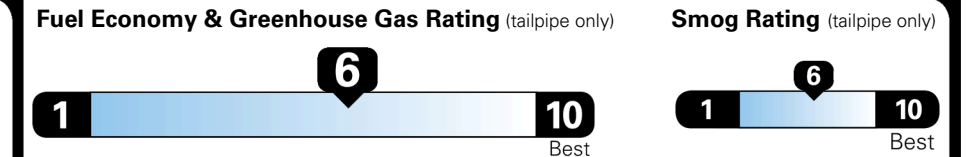

TOTAL ADDITIONAL WEIGHT:

EPA DOT Fuel Economy and Environment

Gasoline Vehicle

You save \$250
 in fuel costs over 5 years compared to the average new vehicle.

Annual fuel cost \$1,550

This vehicle emits 298 grams CO₂ per mile. The best emits 0 grams per mile (tailpipe only). Producing and distributing fuel also create emissions; learn more at fueleconomy.gov.