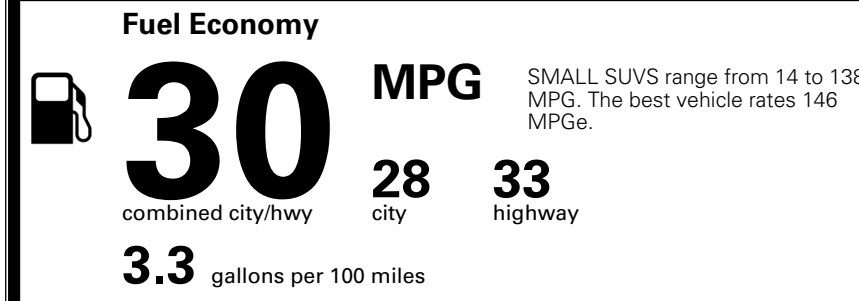

EPA DOT Fuel Economy and Environment

Gasoline Vehicle

You save \$250
 in fuel costs over 5 years compared to the average new vehicle.

Annual fuel cost \$1,550

Actual results will vary for many reasons, including driving conditions and how you drive and maintain your vehicle. The average new vehicle gets 29 MPG and costs \$8,000 to fuel over 5 years. Cost estimates are based on 15,000 miles per year at \$ 3.10 per gallon. MPGe is miles per gasoline gallon equivalent. Vehicle emissions are a significant cause of climate change and smog.