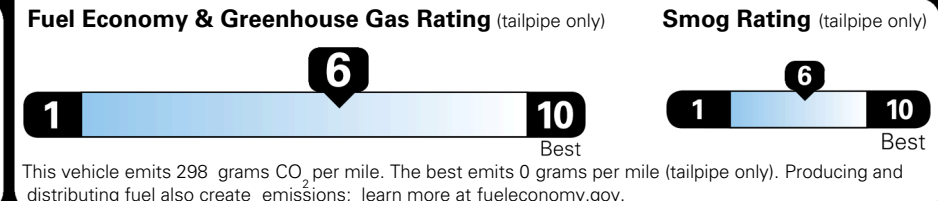

EPA DOT Fuel Economy and Environment

Gasoline Vehicle

You save \$250
 in fuel costs over 5 years compared to the average new vehicle.

Annual fuel cost \$1,550

Actual results will vary for many reasons, including driving conditions and how you drive and maintain your vehicle. The average new vehicle gets 29 MPG and costs \$8,000 to fuel over 5 years. Cost estimates are based on 15,000 miles per year at \$ 3.10 per gallon. MPGe is miles per gasoline gallon equivalent. Vehicle emissions are a significant cause of climate change and smog.