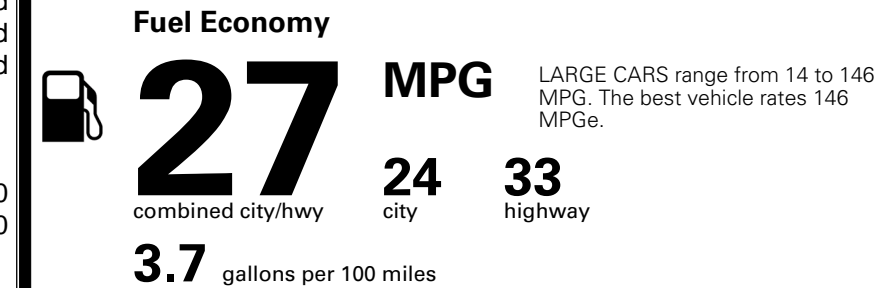

TOTAL MANUFACTURER'S SUGGESTED RETAIL PRICE ▶

\$ 34,030.00

TOTAL ADDITIONAL WEIGHT: 7.3

EPA DOT Fuel Economy and Environment

Gasoline Vehicle

You spend
\$750
 more in fuel costs
 over 5 years
 compared to the
 average new vehicle.

Annual fuel cost
\$1,850

Fuel Economy & Greenhouse Gas Rating (tailpipe only) Smog Rating (tailpipe only)

This vehicle emits 329 grams CO₂ per mile. The best emits 0 grams per mile (tailpipe only). Producing and distributing fuel also create emissions; learn more at fueleconomy.gov.