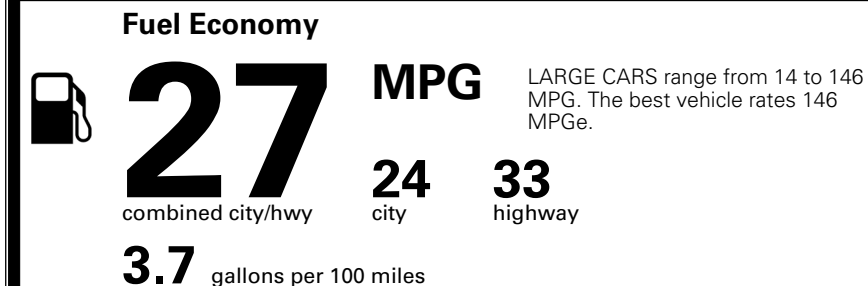

EPA DOT Fuel Economy and Environment

Gasoline Vehicle

You spend
$750
more in fuel costs
over 5 years
compared to the
average new vehicle.

Annual fuel cost
$1,850