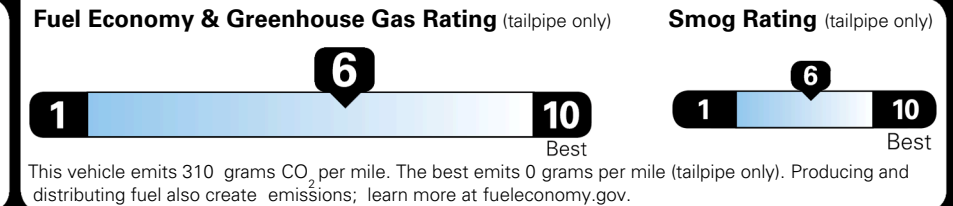

EPA DOT Fuel Economy and Environment

Gasoline Vehicle

You save \$0
 in fuel costs over 5 years compared to the average new vehicle.

Annual fuel cost \$1,700

Actual results will vary for many reasons, including driving conditions and how you drive and maintain your vehicle. The average new vehicle gets 29 MPG and costs \$8,500 to fuel over 5 years. Cost estimates are based on 15,000 miles per year at \$ 3.30 per gallon. MPGe is miles per gasoline gallon equivalent. Vehicle emissions are a significant cause of climate change and smog.