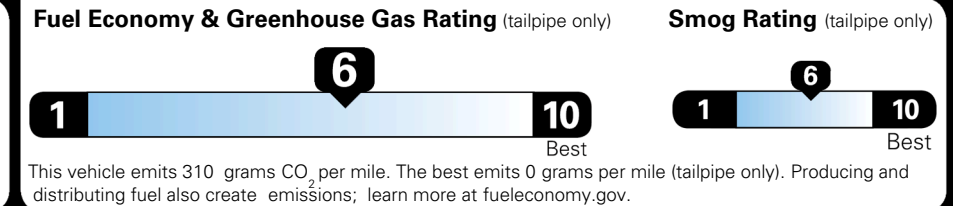

Actual results will vary for many reasons, including driving conditions and how you drive and maintain your vehicle. The average new vehicle gets 29 MPG and costs $8,500 to fuel over 5 years. Cost estimates are based on 15,000 miles per year at $ 3.30 per gallon. MPGe is miles per gasoline gallon equivalent. Vehicle emissions are a significant cause of climate change and smog.

fueleconomy.gov

Calculate personalized estimates and compare vehicles