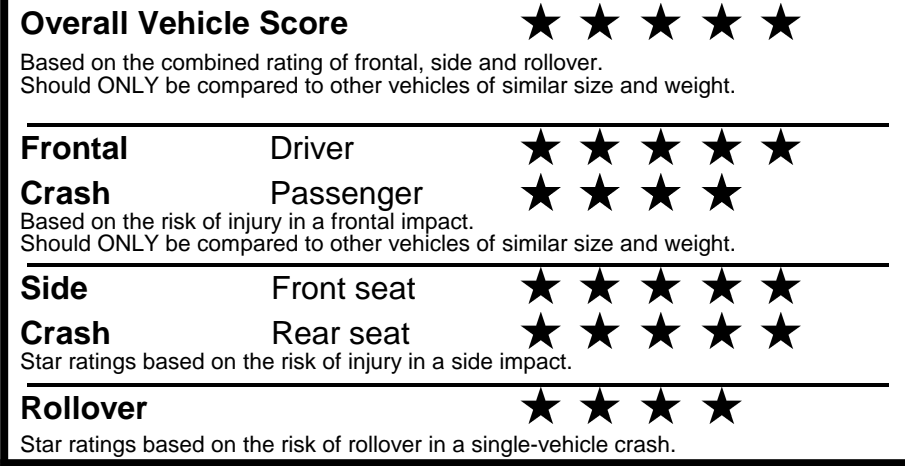

fueleconomy.gov
 Calculate personalized estimates and compare vehicles

Smartphone QR Code

GOVERNMENT 5-STAR SAFETY RATINGS

Star ratings range from 1 to 5 stars (★★★★★) with 5 being the highest.
 Source: National Highway Traffic Safety Administration (NHTSA).
www.safercar.gov or 1-888-327-4236