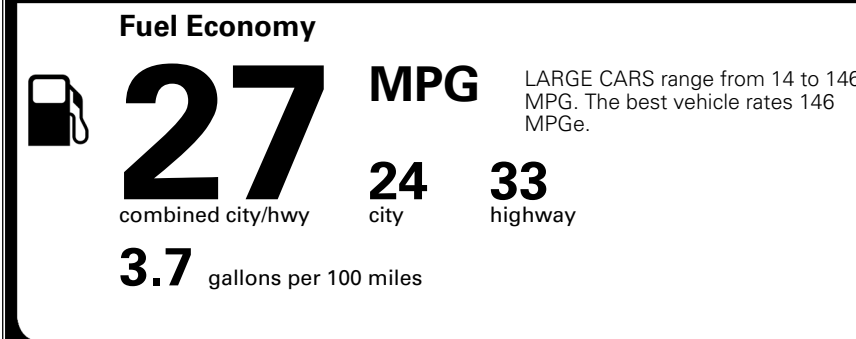

\$ 30,685.00

INLAND FREIGHT AND HANDLING

\$ 1,195.00

TOTAL MANUFACTURER'S SUGGESTED RETAIL PRICE ▶

\$ 31,880.00

TOTAL ADDITIONAL WEIGHT: 7.3

*Additional terms and conditions apply.
 **Kia Connect may be currently unavailable for some Model Year 2022 and newer vehicles sold or purchased in Massachusetts; please see owners.kia.com for more information.
 NOTE: When you purchase this vehicle, Kia America, Inc. collects personal information you provide to the dealership. For information on our collection and use of personal information and your rights, please see our Privacy Policy on www.kia.com.

EPA DOT Fuel Economy and Environment

Gasoline Vehicle

You spend \$750 more in fuel costs over 5 years
 compared to the average new vehicle.

Annual fuel cost \$1,850

Actual results will vary for many reasons, including driving conditions and how you drive and maintain your vehicle. The average new vehicle gets 29 MPG and costs \$8,500 to fuel over 5 years. Cost estimates are based on 15,000 miles per year at \$ 3.30 per gallon. MPGe is miles per gasoline gallon equivalent. Vehicle emissions are a significant cause of climate change and smog.