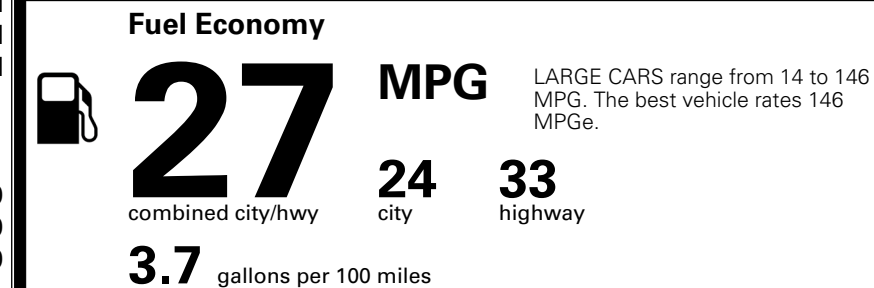

\$495.00
 \$295.00
 \$2,200.00

\$200.00

MSRP INCLUDING OPTIONS

\$ 33,280.00

INLAND FREIGHT AND HANDLING

\$ 1,245.00

TOTAL MANUFACTURER'S SUGGESTED RETAIL PRICE ▶

\$ 34,525.00

TOTAL ADDITIONAL WEIGHT: 7.3

EPA DOT Fuel Economy and Environment

Gasoline Vehicle

You spend
\$750
 more in fuel costs
 over 5 years
 compared to the
 average new vehicle.

Annual fuel cost
\$1,850

Actual results will vary for many reasons, including driving conditions and how you drive and maintain your vehicle. The average new vehicle gets 29 MPG and costs \$8,500 to fuel over 5 years. Cost estimates are based on 15,000 miles per year at \$ 3.30 per gallon. MPGe is miles per gasoline gallon equivalent. Vehicle emissions are a significant cause of climate change and smog.