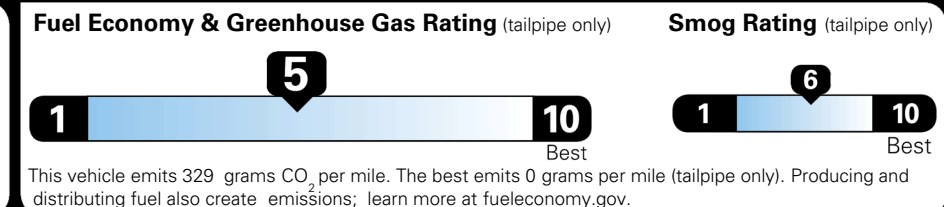

TOTAL ADDITIONAL WEIGHT: 7.3

EPA DOT Fuel Economy and Environment

Gasoline Vehicle

You spend
\$750
 more in fuel costs
 over 5 years
 compared to the
 average new vehicle.

Annual fuel cost
\$1,850

Actual results will vary for many reasons, including driving conditions and how you drive and maintain your vehicle. The average new vehicle gets 29 MPG and costs \$8,500 to fuel over 5 years. Cost estimates are based on 15,000 miles per year at \$ 3.30 per gallon. MPGe is miles per gasoline gallon equivalent. Vehicle emissions are a significant cause of climate change and smog.