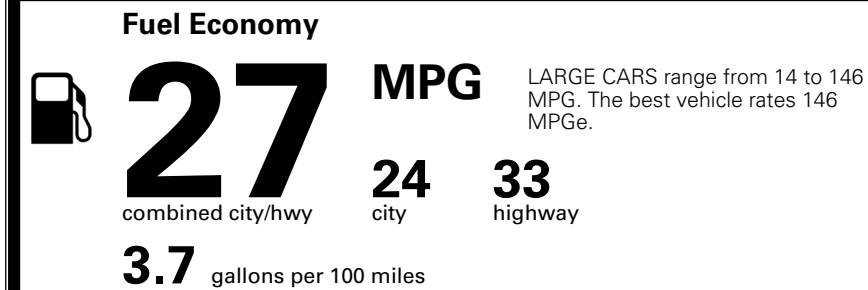

TOTAL MANUFACTURER'S SUGGESTED RETAIL PRICE ▶

\$ 34,725.00

TOTAL ADDITIONAL WEIGHT: 7.3

EPA DOT Fuel Economy and Environment

Gasoline Vehicle

You spend
\$750
 more in fuel costs
 over 5 years
 compared to the
 average new vehicle.