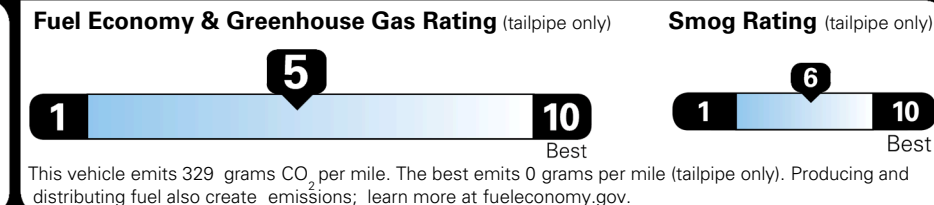

Actual results will vary for many reasons, including driving conditions and how you drive and maintain your vehicle. The average new vehicle gets 29 MPG and costs $8,500 to fuel over 5 years. Cost estimates are based on 15,000 miles per year at $ 3.30 per gallon. MPGe is miles per gasoline gallon equivalent. Vehicle emissions are a significant cause of climate change and smog.

fueleconomy.gov

Calculate personalized estimates and compare vehicles

GOVERNMENT 5-STAR SAFETY RATINGS

PARTS CONTENT INFORMATION

Overall Vehicle Score ★ ★ ★ ★ ★

Based on the combined rating of frontal, side and rollover.
Should ONLY be compared to other vehicles of similar size and weight.

Frontal Driver ★ ★ ★ ★ ★

Crash Passenger ★ ★ ★ ★ ★

Based on the risk of injury in a frontal impact.
Should ONLY be compared to other vehicles of similar size and weight.

Side Front seat ★ ★ ★ ★ ★

Crash Rear seat ★ ★ ★ ★ ★

Star ratings based on the risk of injury in a side impact.

Rollover ★ ★ ★ ★ ★

Star ratings based on the risk of rollover in a single-vehicle crash.

Star ratings range from 1 to 5 stars (★★★★★) with 5 being the highest.

Source: National Highway Traffic Safety Administration (NHTSA).

www.safercar.gov or 1-888-327-4236

Manufacturer's suggested retail price includes Manufacturer's recommended pre-delivery service. License and title fees, state and local taxes and other dealer installed options and accessories are not included in the manufacturer's suggested retail price.

FOR VEHICLES IN THIS CAR LINE U.S./CANADIAN PARTS CONTENT: 0 %

MAJOR SOURCES OF FOREIGN PARTS: KOREA: 90%

NOTE: PARTS CONTENT DOES NOT INCLUDE FINAL ASSEMBLY, DISTRIBUTION, OR OTHER NON-PARTS COSTS.

FOR THIS VEHICLE FINAL ASSEMBLY POINT: HWASUNG, KOREA

COUNTRY OF ORIGIN

ENGINE (MOTOR): KOREA

TRANSMISSION: KOREA