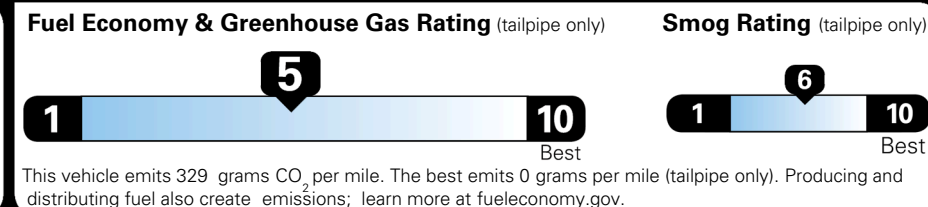

EPA DOT Fuel Economy and Environment

Gasoline Vehicle

You spend \$750 more in fuel costs over 5 years
 compared to the average new vehicle.

Annual fuel cost \$1,850

Actual results will vary for many reasons, including driving conditions and how you drive and maintain your vehicle. The average new vehicle gets 29 MPG and costs \$8,500 to fuel over 5 years. Cost estimates are based on 15,000 miles per year at \$ 3.30 per gallon. MPGe is miles per gasoline gallon equivalent. Vehicle emissions are a significant cause of climate change and smog.