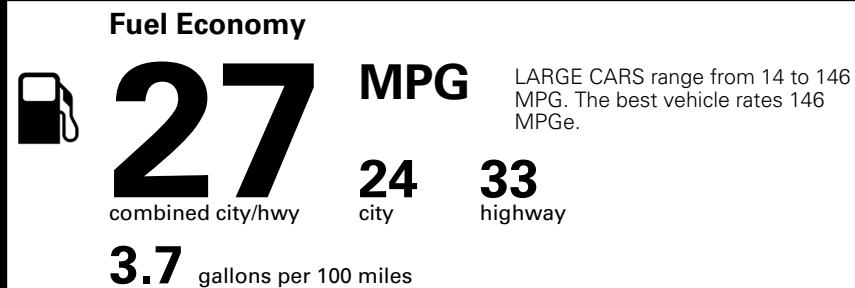

EPA DOT Fuel Economy and Environment

Gasoline Vehicle

You spend $750 more in fuel costs over 5 years
compared to the average new vehicle.

Annual fuel cost $1,850