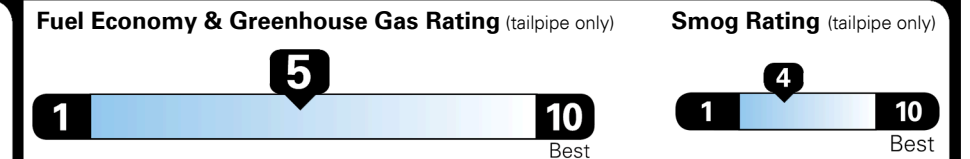

This vehicle emits 331 grams CO₂ per mile. The best emits 0 grams per mile (tailpipe only). Producing and distributing fuel also create emissions; learn more at fueleconomy.gov.

Actual results will vary for many reasons, including driving conditions and how you drive and maintain your vehicle. The average new vehicle gets 28 MPG and costs $9,500 to fuel over 5 years. Cost estimates are based on 15,000 miles per year at $ 3.50 per gallon. MPGe is miles per gasoline gallon equivalent. Vehicle emissions are a significant cause of climate change and smog.

fueleconomy.gov

Calculate personalized estimates and compare vehicles

GOVERNMENT 5-STAR SAFETY RATINGS

Overall Vehicle Score ★ ★ ★ ★ ★

Based on the combined rating of frontal, side and rollover. Should ONLY be compared to other vehicles of similar size and weight.

Frontal Driver ★ ★ ★ ★ ★

Crash Passenger ★ ★ ★ ★ ★

Based on the risk of injury in a frontal impact. Should ONLY be compared to other vehicles of similar size and weight.

Side Front seat ★ ★ ★ ★ ★

Crash Rear seat ★ ★ ★ ★ ★

Star ratings based on the risk of injury in a side impact.

Rollover ★ ★ ★ ★ ★

Star ratings based on the risk of rollover in a single-vehicle crash.

Star ratings range from 1 to 5 stars (★★★★★) with 5 being the highest.

Source: National Highway Traffic Safety Administration (NHTSA).

www.safercar.gov or 1-888-327-4236

Manufacturer's suggested retail price includes Manufacturer's recommended pre-delivery service. License and title fees, state and local taxes and other dealer installed options and accessories are not included in the manufacturer's suggested retail price.

PARTS CONTENT INFORMATION

FOR VEHICLES IN THIS CAR LINE U.S./CANADIAN PARTS CONTENT: 0 %

MAJOR SOURCES OF FOREIGN PARTS: KOREA: 95%

NOTE: PARTS CONTENT DOES NOT INCLUDE FINAL ASSEMBLY, DISTRIBUTION, OR OTHER NON-PARTS COSTS.

FOR THIS VEHICLE FINAL ASSEMBLY POINT: HWASUNG, KOREA

COUNTRY OF ORIGIN

ENGINE (MOTOR): KOREA

TRANSMISSION: KOREA