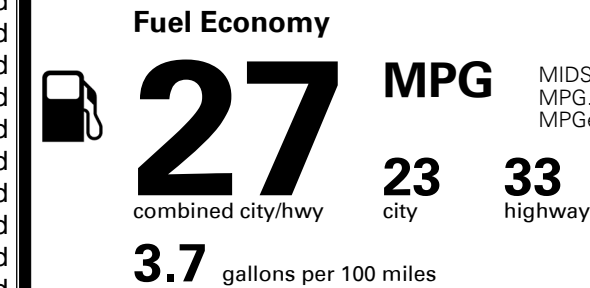

EPA DOT Fuel Economy and Environment

Gasoline Vehicle

MIDSIZE CARS range from 15 to 140 MPG. The best vehicle rates 140 MPGe.

You spend $250 more in fuel costs over 5 years compared to the average new vehicle.

Annual fuel cost
$1,950