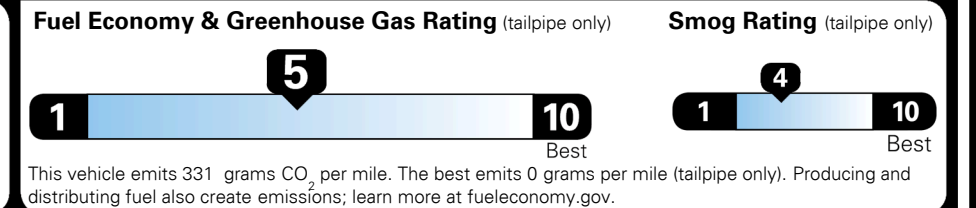

Actual results will vary for many reasons, including driving conditions and how you drive and maintain your vehicle. The average new vehicle gets 29 MPG and costs $8,500 to fuel over 5 years. Cost estimates are based on 15,000 miles per year at $ 3.30 per gallon. MPGe is miles per gasoline gallon equivalent. Vehicle emissions are a significant cause of climate change and smog.

fueleconomy.gov

Calculate personalized estimates and compare vehicles