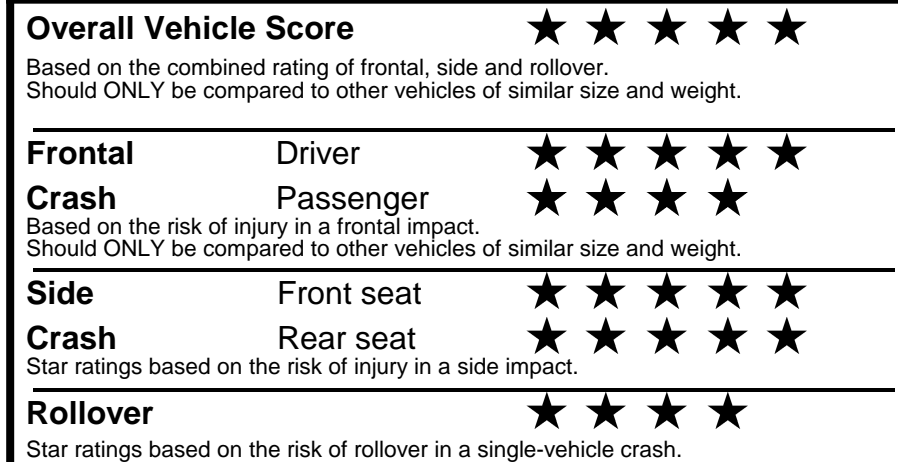

### GOVERNMENT 5-STAR SAFETY RATINGS

Star ratings range from 1 to 5 stars (★★★★★) with 5 being the highest.  
 Source: National Highway Traffic Safety Administration (NHTSA).  
[www.safercar.gov](http://www.safercar.gov) or 1-888-327-4236