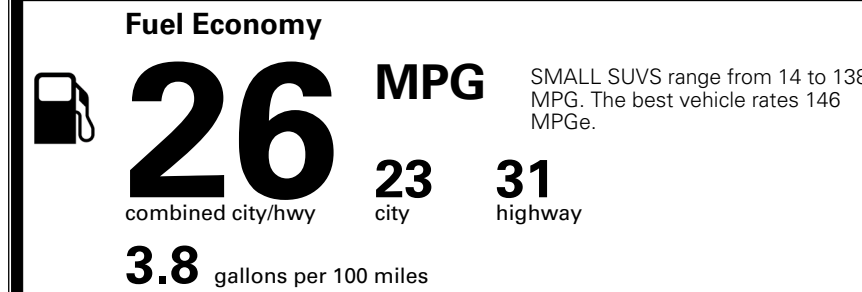

INLAND FREIGHT AND HANDLING \$ 1,495.00

TOTAL MANUFACTURER'S SUGGESTED RETAIL PRICE ▶ \$ 34,150.00

TOTAL ADDITIONAL WEIGHT: 10.1

EPA DOT Fuel Economy and Environment

Gasoline Vehicle

You spend \$1,000 more in fuel costs over 5 years
 compared to the average new vehicle.