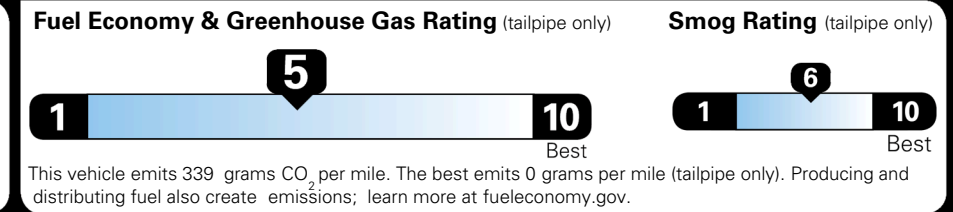

Actual results will vary for many reasons, including driving conditions and how you drive and maintain your vehicle. The average new vehicle gets 29 MPG and costs $8,500 to fuel over 5 years. Cost estimates are based on 15,000 miles per year at $ 3.30 per gallon. MPGe is miles per gasoline gallon equivalent. Vehicle emissions are a significant cause of climate change and smog.

fueleconomy.gov

Calculate personalized estimates and compare vehicles

GOVERNMENT 5-STAR SAFETY RATINGS

Overall Vehicle Score ★ ★ ★ ★ ★

Based on the combined rating of frontal, side and rollover. Should ONLY be compared to other vehicles of similar size and weight.

Frontal	Driver	★ ★ ★ ★
Crash	Passenger	★ ★ ★ ★
Based on the risk of injury in a frontal impact. Should ONLY be compared to other vehicles of similar size and weight.		
Side	Front seat	★ ★ ★ ★ ★
Crash	Rear seat	★ ★ ★ ★ ★
Star ratings based on the risk of injury in a side impact.		
Rollover		★ ★ ★ ★
Star ratings based on the risk of rollover in a single-vehicle crash.		

Star ratings range from 1 to 5 stars (★★★★★) with 5 being the highest.
Source: National Highway Traffic Safety Administration (NHTSA).
www.safercar.gov or 1-888-327-4236

Manufacturer's suggested retail price includes Manufacturer's recommended pre-delivery service. License and title fees, state and local taxes and other dealer installed options and accessories are not included in the manufacturer's suggested retail price.

PARTS CONTENT INFORMATION

FOR VEHICLES IN THIS CAR LINE U.S./CANADIAN PARTS CONTENT: 55 %

MAJOR SOURCES OF FOREIGN PARTS: KOREA: 30%

NOTE: PARTS CONTENT DOES NOT INCLUDE FINAL ASSEMBLY, DISTRIBUTION, OR OTHER NON-PARTS COSTS.

FOR THIS VEHICLE FINAL ASSEMBLY POINT: WEST POINT, GA, USA

COUNTRY OF ORIGIN ENGINE (MOTOR): USA

TRANSMISSION: USA

*Additional terms and conditions apply.
**Kia Connect may be currently unavailable for some Model Year 2022 and newer vehicles sold or purchased in Massachusetts; please see owners.kia.com for more information.
NOTE: When you purchase this vehicle, Kia America, Inc. collects personal information you provide to the dealership. For information on our collection and use of personal information and your rights, please see our Privacy Policy on www.kia.com.