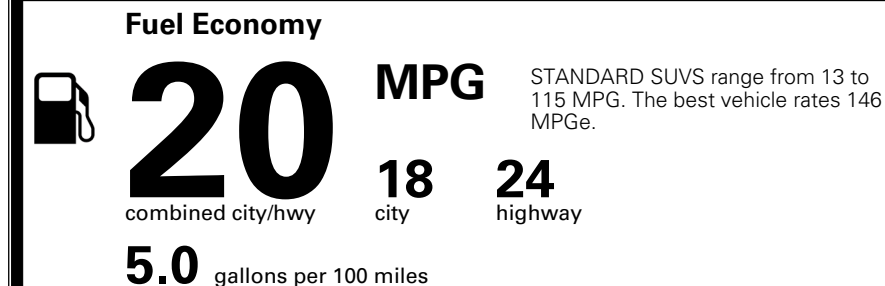

MSRP INCLUDING OPTIONS \$ 44,975.00

INLAND FREIGHT AND HANDLING \$ 1,545.00

TOTAL MANUFACTURER'S SUGGESTED RETAIL PRICE ▶ \$ 46,520.00

TOTAL ADDITIONAL WEIGHT: 0.5

*Additional terms and conditions apply.
 **Kia Connect may be currently unavailable for some Model Year 2022 and newer vehicles sold or purchased in Massachusetts; please see owners.kia.com for more information.
 NOTE: When you purchase this vehicle, Kia America, Inc. collects personal information you provide to the dealership. For information on our collection and use of personal information and your rights, please see our Privacy Policy on www.kia.com.

EPA DOT Fuel Economy and Environment

Gasoline Vehicle

You spend \$3,500 more in fuel costs over 5 years
 compared to the average new vehicle.

Annual fuel cost \$2,300

Actual results will vary for many reasons, including driving conditions and how you drive and maintain your vehicle. The average new vehicle gets 29 MPG and costs \$8,000 to fuel over 5 years. Cost estimates are based on 15,000 miles per year at \$ 3.10 per gallon. MPGe is miles per gasoline gallon equivalent. Vehicle emissions are a significant cause of climate change and smog.