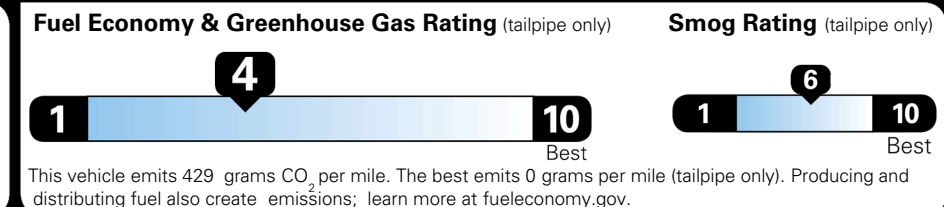

MSRP INCLUDING OPTIONS \$ 44,975.00

INLAND FREIGHT AND HANDLING \$ 1,545.00

TOTAL MANUFACTURER'S SUGGESTED RETAIL PRICE ▶ \$ 46,520.00

TOTAL ADDITIONAL WEIGHT: 0.5

*Additional terms and conditions apply.
 **Kia Connect may be currently unavailable for some Model Year 2022 and newer vehicles sold or purchased in Massachusetts; please see owners.kia.com for more information.
 NOTE: When you purchase this vehicle, Kia America, Inc. collects personal information you provide to the dealership. For information on our collection and use of personal information and your rights, please see our Privacy Policy on www.kia.com.

EPA DOT Fuel Economy and Environment

Gasoline Vehicle

You spend \$3,500 more in fuel costs over 5 years
 compared to the average new vehicle.

Annual fuel cost \$2,300

Actual results will vary for many reasons, including driving conditions and how you drive and maintain your vehicle. The average new vehicle gets 29 MPG and costs \$8,000 to fuel over 5 years. Cost estimates are based on 15,000 miles per year at \$ 3.10 per gallon. MPGe is miles per gasoline gallon equivalent. Vehicle emissions are a significant cause of climate change and smog.