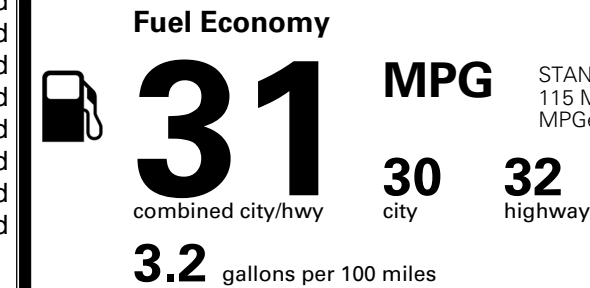

\$495.00
 \$295.00
 \$625.00
 \$250.00

MSRP INCLUDING OPTIONS

\$ 56,155.00

INLAND FREIGHT AND HANDLING

\$ 1,545.00

TOTAL MANUFACTURER'S SUGGESTED RETAIL PRICE ▶

\$ 57,700.00

TOTAL ADDITIONAL WEIGHT: 7.3

EPA DOT Fuel Economy and Environment

Gasoline Vehicle

You save \$500
 in fuel costs over 5 years compared to the average new vehicle.

Annual fuel cost **\$1,500**

Actual results will vary for many reasons, including driving conditions and how you drive and maintain your vehicle. The average new vehicle gets 29 MPG and costs \$8,000 to fuel over 5 years. Cost estimates are based on 15,000 miles per year at \$ 3.10 per gallon. MPGe is miles per gasoline gallon equivalent. Vehicle emissions are a significant cause of climate change and smog.