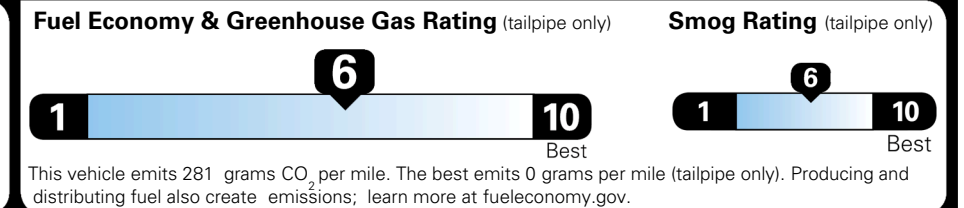

\$495.00
 \$295.00
 \$625.00
 \$250.00

MSRP INCLUDING OPTIONS

\$ 56,155.00

INLAND FREIGHT AND HANDLING

\$ 1,545.00

TOTAL MANUFACTURER'S SUGGESTED RETAIL PRICE ▶

\$ 57,700.00

TOTAL ADDITIONAL WEIGHT: 7.3

EPA DOT Fuel Economy and Environment

Gasoline Vehicle

You save \$500
 in fuel costs over 5 years compared to the average new vehicle.

Annual fuel cost **\$1,500**

Actual results will vary for many reasons, including driving conditions and how you drive and maintain your vehicle. The average new vehicle gets 29 MPG and costs \$8,000 to fuel over 5 years. Cost estimates are based on 15,000 miles per year at \$ 3.10 per gallon. MPGe is miles per gasoline gallon equivalent. Vehicle emissions are a significant cause of climate change and smog.