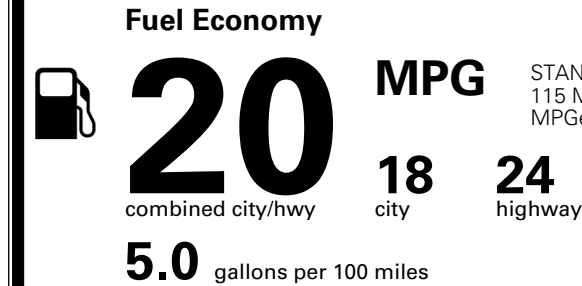

MSRP INCLUDING OPTIONS

\$ 53,035.00

INLAND FREIGHT AND HANDLING

\$ 1,545.00

TOTAL MANUFACTURER'S SUGGESTED RETAIL PRICE ▶

\$ 54,580.00

TOTAL ADDITIONAL WEIGHT: 7.2

*Additional terms and conditions apply.

EPA DOT Fuel Economy and Environment

Gasoline Vehicle

STANDARD SUVs range from 12 to 115 MPG. The best vehicle rates 146 MPGe.

You spend
\$4,000
 more in fuel costs
 over 5 years
 compared to the
 average new vehicle.