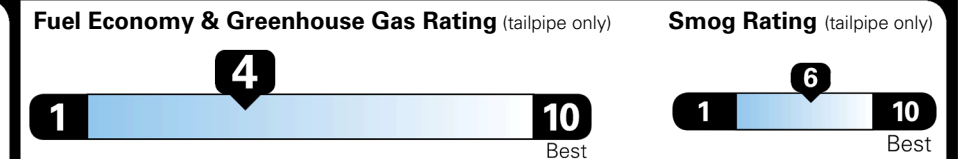

You spend
$3,500
more in fuel costs
over 5 years
compared to the
average new vehicle.

Annual fuel cost
$2,300