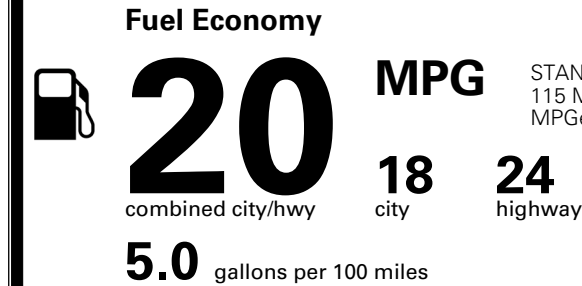

TOTAL ADDITIONAL WEIGHT: 7.2

\$ 47,290.00

Included
 Included
 Included
 Included
 Included
 Included
 Included

\$495.00
 \$250.00

\$ 48,035.00

\$ 1,545.00

\$ 49,580.00

EPA DOT Fuel Economy and Environment

Gasoline Vehicle

You spend \$3,500 more in fuel costs over 5 years compared to the average new vehicle.

Annual fuel cost \$2,300

Actual results will vary for many reasons, including driving conditions and how you drive and maintain your vehicle. The average new vehicle gets 29 MPG and costs \$8,000 to fuel over 5 years. Cost estimates are based on 15,000 miles per year at \$ 3.10 per gallon. MPGe is miles per gasoline gallon equivalent. Vehicle emissions are a significant cause of climate change and smog.