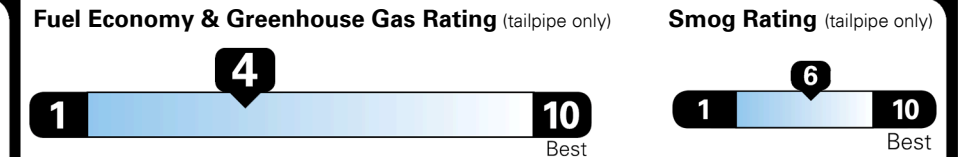

This vehicle emits 442 grams CO₂ per mile. The best emits 0 grams per mile (tailpipe only). Producing and distributing fuel also create emissions; learn more at fueleconomy.gov.

Actual results will vary for many reasons, including driving conditions and how you drive and maintain your vehicle. The average new vehicle gets 28 MPG and costs $9,750 to fuel over 5 years. Cost estimates are based on 15,000 miles per year at $ 3.60 per gallon. MPGe is miles per gasoline gallon equivalent. Vehicle emissions are a significant cause of climate change and smog.

fueleconomy.gov

Calculate personalized estimates and compare vehicles

GOVERNMENT 5-STAR SAFETY RATINGS

Overall Vehicle Score ★ ★ ★ ★ ★

Based on the combined rating of frontal, side and rollover. Should ONLY be compared to other vehicles of similar size and weight.

Frontal Driver ★ ★ ★ ★

Crash Passenger ★ ★ ★ ★

Based on the risk of injury in a frontal impact. Should ONLY be compared to other vehicles of similar size and weight.

Side Front seat ★ ★ ★ ★ ★

Crash Rear seat ★ ★ ★ ★ ★

Star ratings based on the risk of injury in a side impact.

Rollover ★ ★ ★ ★

Star ratings based on the risk of rollover in a single-vehicle crash.

Star ratings range from 1 to 5 stars (★★★★★) with 5 being the highest.

Source: National Highway Traffic Safety Administration (NHTSA).

www.safercar.gov or 1-888-327-4236

Manufacturer's suggested retail price includes Manufacturer's recommended pre-delivery service. License and title fees, state and local taxes and other dealer installed options and accessories are not included in the manufacturer's suggested retail price.

PARTS CONTENT INFORMATION

FOR VEHICLES IN THIS CAR LINE U.S./CANADIAN PARTS CONTENT: 60 %

MAJOR SOURCES OF FOREIGN PARTS: KOREA: 30%

NOTE: PARTS CONTENT DOES NOT INCLUDE FINAL ASSEMBLY, DISTRIBUTION, OR OTHER NON-PARTS COSTS.

FOR THIS VEHICLE FINAL ASSEMBLY POINT: WEST POINT, GA, USA

COUNTRY OF ORIGIN

ENGINE (MOTOR): KOREA

TRANSMISSION: USA