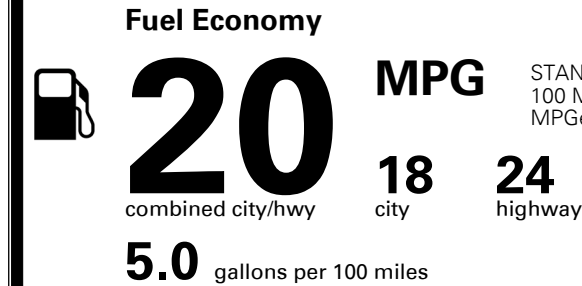

MSRP INCLUDING OPTIONS

\$ 47,100.00

INLAND FREIGHT AND HANDLING

\$ 1,395.00

TOTAL MANUFACTURER'S SUGGESTED RETAIL PRICE ▶

\$ 48,495.00

*Additional terms and conditions apply.

**Kia Connect may be currently unavailable for Model Year 2022 and newer vehicles sold or purchased in Massachusetts; please see owners.kia.com for updates on availability.

TOTAL ADDITIONAL WEIGHT: 12.0

EPA DOT Fuel Economy and Environment

Gasoline Vehicle

STANDARD SUVs range from 11 to 100 MPG. The best vehicle rates 140 MPGe.

You spend
\$3,750
 more in fuel costs
 over 5 years
 compared to the
 average new vehicle.