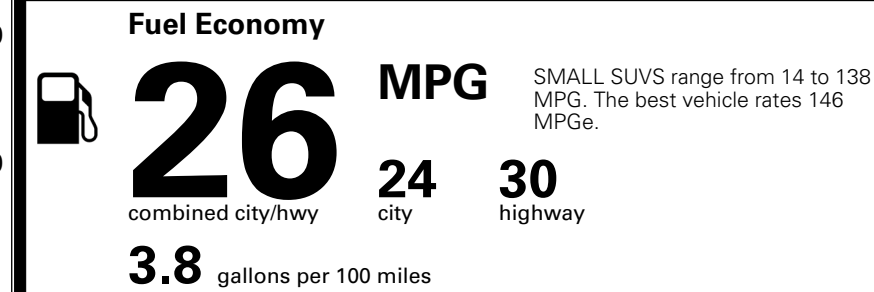

\$ 33,090.00

\$1,500.00

\$200.00

MSRP INCLUDING OPTIONS \$ 34,790.00

INLAND FREIGHT AND HANDLING \$ 1,495.00

TOTAL MANUFACTURER'S SUGGESTED RETAIL PRICE ▶ \$ 36,285.00

EPA DOT Fuel Economy and Environment

Gasoline Vehicle