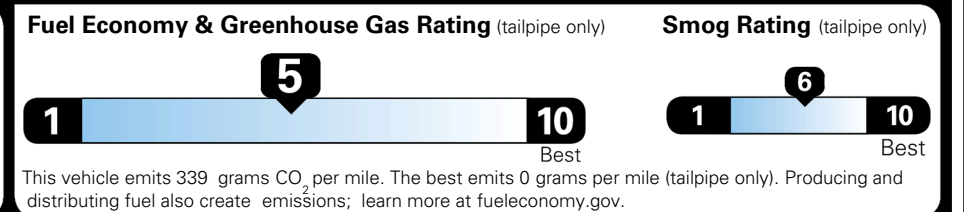

Gasoline Vehicle

You spend $1,000 more in fuel costs over 5 years
compared to the average new vehicle.

Annual fuel cost $1,900

Actual results will vary for many reasons, including driving conditions and how you drive and maintain your vehicle. The average new vehicle gets 29 MPG and costs $8,500 to fuel over 5 years. Cost estimates are based on 15,000 miles per year at $ 3.30 per gallon. MPGe is miles per gasoline gallon equivalent. Vehicle emissions are a significant cause of climate change and smog.

fueleconomy.gov
Calculate personalized estimates and compare vehicles

Smartphone QR Code