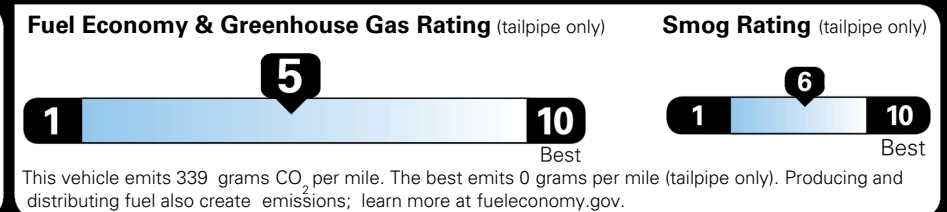

MSRP INCLUDING OPTIONS \$ 33,290.00

INLAND FREIGHT AND HANDLING \$ 1,495.00

TOTAL MANUFACTURER'S SUGGESTED RETAIL PRICE ▶ \$ 34,785.00

TOTAL ADDITIONAL WEIGHT: 6.6

*Additional terms and conditions apply.
 **Kia Connect may be currently unavailable for some Model Year 2022 and newer vehicles sold or purchased in Massachusetts; please see owners.kia.com for more information.
 NOTE: When you purchase this vehicle, Kia America, Inc. collects personal information you provide to the dealership. For information on our collection and use of personal information and your rights, please see our Privacy Policy on www.kia.com.

EPA DOT Fuel Economy and Environment

Gasoline Vehicle

You spend **\$1,000** more in fuel costs over 5 years compared to the average new vehicle.

Annual fuel cost **\$1,900**

Actual results will vary for many reasons, including driving conditions and how you drive and maintain your vehicle. The average new vehicle gets 29 MPG and costs \$8,500 to fuel over 5 years. Cost estimates are based on 15,000 miles per year at \$ 3.30 per gallon. MPGe is miles per gasoline gallon equivalent. Vehicle emissions are a significant cause of climate change and smog.