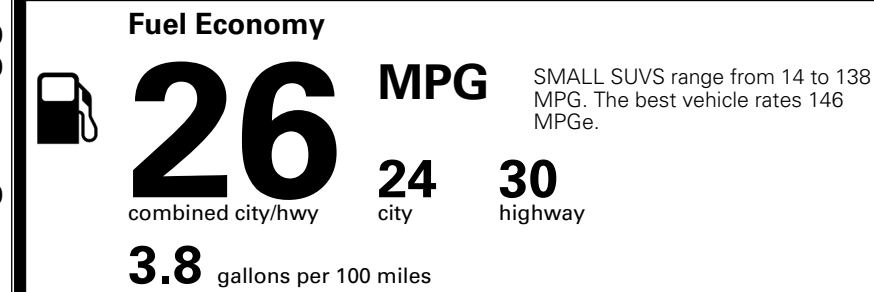

MSRP INCLUDING OPTIONS \$ 35,385.00

INLAND FREIGHT AND HANDLING \$ 1,495.00

TOTAL MANUFACTURER'S SUGGESTED RETAIL PRICE ▶ \$ 36,880.00

EPA DOT Fuel Economy and Environment

Gasoline Vehicle

You spend \$1,000 more in fuel costs over 5 years compared to the average new vehicle.