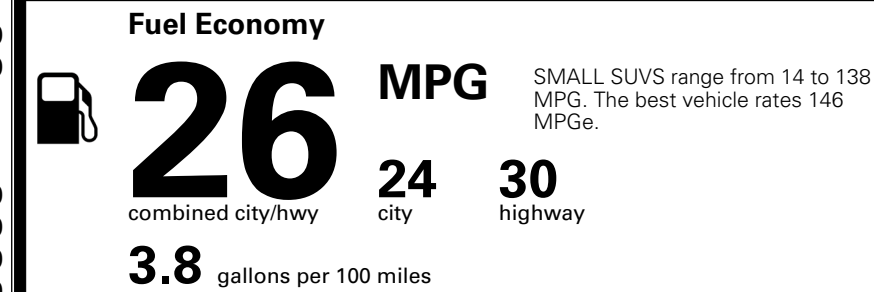

MSRP INCLUDING OPTIONS \$ 35,855.00

INLAND FREIGHT AND HANDLING \$ 1,495.00

TOTAL MANUFACTURER'S SUGGESTED RETAIL PRICE ► \$ 37,350.00

TOTAL ADDITIONAL WEIGHT: 16.6

*Additional terms and conditions apply.
 **Kia Connect may be currently unavailable for some Model Year 2022 and newer vehicles sold or purchased in Massachusetts; please see owners.kia.com for more information.
 NOTE: When you purchase this vehicle, Kia America, Inc. collects personal information you provide to the dealership. For information on our collection and use of personal information and your rights, please see our Privacy Policy on www.kia.com.

EPA DOT Fuel Economy and Environment

Gasoline Vehicle

You spend \$1,000 more in fuel costs over 5 years compared to the average new vehicle.

Annual fuel cost \$1,900

Actual results will vary for many reasons, including driving conditions and how you drive and maintain your vehicle. The average new vehicle gets 29 MPG and costs \$8,500 to fuel over 5 years. Cost estimates are based on 15,000 miles per year at \$ 3.30 per gallon. MPGe is miles per gasoline gallon equivalent. Vehicle emissions are a significant cause of climate change and smog.