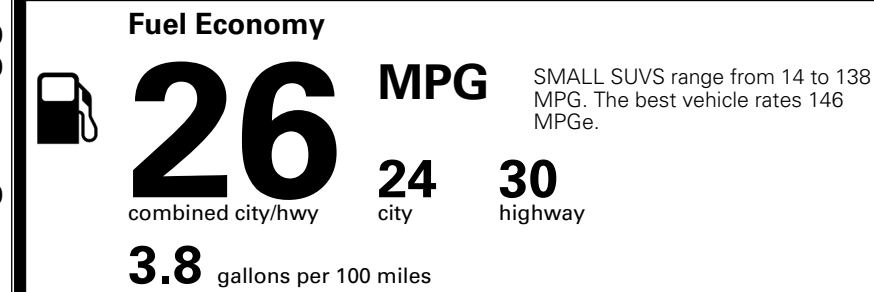

WARRANTY
 10 Year/100,000 Mile Limited Powertrain Warranty
 5 Year/60,000 Mile Limited Basic Warranty
 5 Year/60,000 Mile Roadside Assistance

MANUFACTURER'S SUGGESTED RETAIL PRICE ►

ADDITIONAL INSTALLED EQUIPMENT:
 (In addition to or in place of standard features)
 Glacial White Pearl Paint \$495.00
 X-Line Premium Package \$1,500.00
 - Panoramic Sunroof w/ Power Sunshade
 - Smart Power Liftgate
 - LED Interior Lighting
 Carpeted Floor Mats \$200.00

MSRP INCLUDING OPTIONS \$35,285.00

INLAND FREIGHT AND HANDLING \$1,495.00

TOTAL MANUFACTURER'S SUGGESTED RETAIL PRICE ► \$36,780.00

EPA DOT Fuel Economy and Environment

Gasoline Vehicle

You spend \$1,000 more in fuel costs over 5 years compared to the average new vehicle.