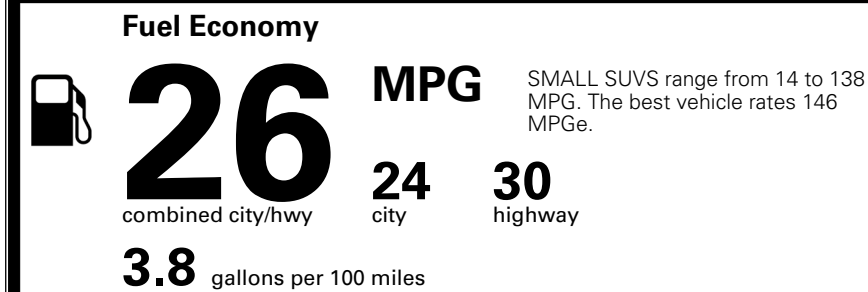

EPA DOT Fuel Economy and Environment

Gasoline Vehicle

You spend $1,000 more in fuel costs over 5 years compared to the average new vehicle.

Annual fuel cost $1,900