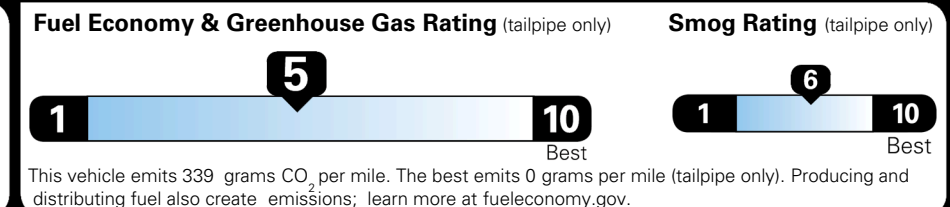

TOTAL ADDITIONAL WEIGHT: 6.6

EPA DOT Fuel Economy and Environment

Gasoline Vehicle

You spend \$1,000 more in fuel costs over 5 years compared to the average new vehicle.

Annual fuel cost \$1,900

Actual results will vary for many reasons, including driving conditions and how you drive and maintain your vehicle. The average new vehicle gets 29 MPG and costs \$8,500 to fuel over 5 years. Cost estimates are based on 15,000 miles per year at \$ 3.30 per gallon. MPGe is miles per gasoline gallon equivalent. Vehicle emissions are a significant cause of climate change and smog.