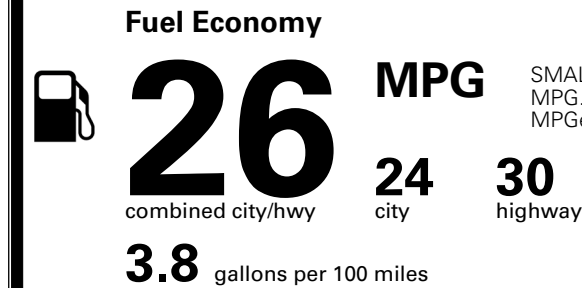

TOTAL MANUFACTURER'S SUGGESTED RETAIL PRICE ▶

\$ 35,085.00

TOTAL ADDITIONAL WEIGHT: 6.6

*Additional terms and conditions apply.

**Kia Connect may be currently unavailable for some Model Year 2022 and newer vehicles sold or purchased in Massachusetts; please see owners.kia.com for more information.

EPA DOT Fuel Economy and Environment

SMALL SUVs range from 14 to 138 MPG. The best vehicle rates 146 MPGe.

Gasoline Vehicle

You spend \$1,000 more in fuel costs over 5 years compared to the average new vehicle.