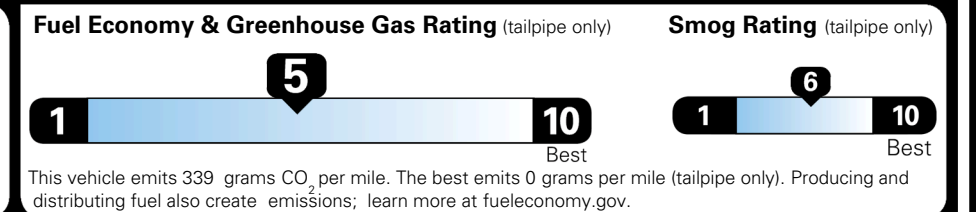

TOTAL ADDITIONAL WEIGHT: 13.6

EPA DOT Fuel Economy and Environment

Gasoline Vehicle

You spend **\$1,000** more in fuel costs over 5 years compared to the average new vehicle.

Annual fuel cost **\$1,900**

Actual results will vary for many reasons, including driving conditions and how you drive and maintain your vehicle. The average new vehicle gets 29 MPG and costs \$8,500 to fuel over 5 years. Cost estimates are based on 15,000 miles per year at \$ 3.30 per gallon. MPGe is miles per gasoline gallon equivalent. Vehicle emissions are a significant cause of climate change and smog.