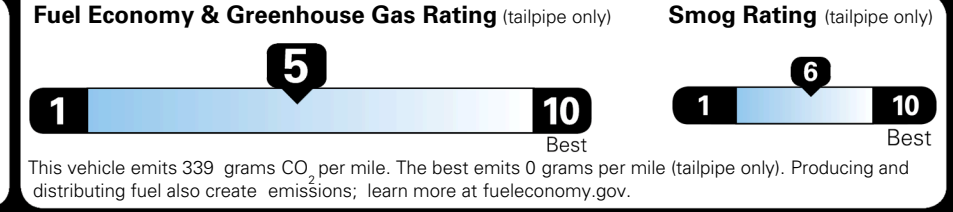

TOTAL ADDITIONAL WEIGHT: 6.6

EPA DOT Fuel Economy and Environment

Gasoline Vehicle

You spend
\$1,000
 more in fuel costs
 over 5 years
 compared to the
 average new vehicle.

Annual fuel cost
\$1,900

Actual results will vary for many reasons, including driving conditions and how you drive and maintain your vehicle. The average new vehicle gets 29 MPG and costs \$8,500 to fuel over 5 years. Cost estimates are based on 15,000 miles per year at \$ 3.30 per gallon. MPGe is miles per gasoline gallon equivalent. Vehicle emissions are a significant cause of climate change and smog.