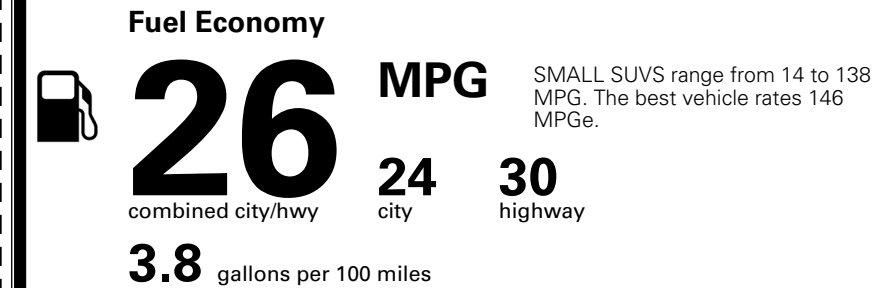

\$ 1,495.00

TOTAL MANUFACTURER'S SUGGESTED RETAIL PRICE ▶

\$ 35,105.00

EPA DOT Fuel Economy and Environment

Gasoline Vehicle

You spend **\$1,000** more in fuel costs over 5 years compared to the average new vehicle.