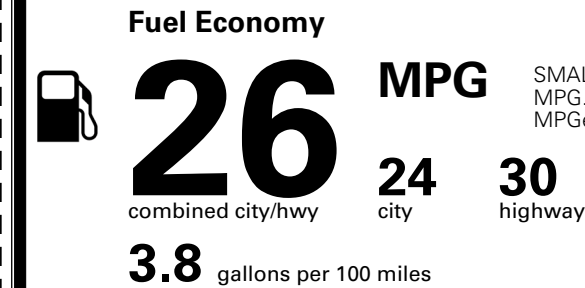

MSRP INCLUDING OPTIONS \$ 33,085.00

INLAND FREIGHT AND HANDLING \$ 1,495.00

TOTAL MANUFACTURER'S SUGGESTED RETAIL PRICE ▶ \$ 34,580.00

TOTAL ADDITIONAL WEIGHT: 6.6

*Additional terms and conditions apply.

**Kia Connect may be currently unavailable for some Model Year 2022 and newer vehicles sold or purchased in Massachusetts; please see owners.kia.com for more information.

EPA DOT Fuel Economy and Environment

SMALL SUVs range from 14 to 138 MPG. The best vehicle rates 146 MPGe.

Gasoline Vehicle

You spend \$1,000 more in fuel costs over 5 years compared to the average new vehicle.