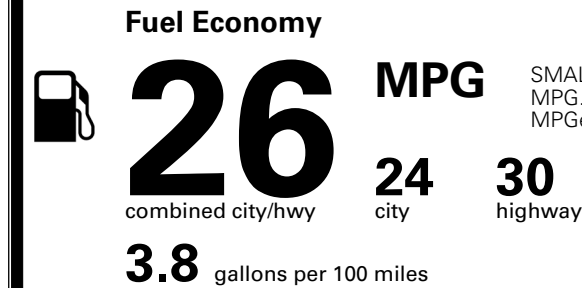

TOTAL MANUFACTURER'S SUGGESTED RETAIL PRICE ▶

\$ 35,085.00

TOTAL ADDITIONAL WEIGHT: 6.6

*Additional terms and conditions apply.

**Kia Connect may be currently unavailable for some Model Year 2022 and newer vehicles sold or purchased in Massachusetts; please see owners.kia.com for more information.

EPA DOT Fuel Economy and Environment

SMALL SUVs range from 14 to 138 MPG. The best vehicle rates 146 MPGe.

Gasoline Vehicle

You spend **\$1,000** more in fuel costs over 5 years compared to the average new vehicle.