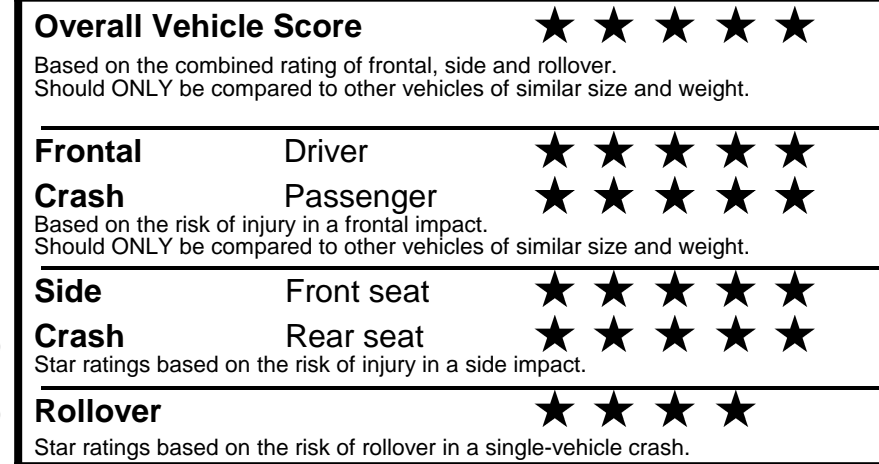

GOVERNMENT 5-STAR SAFETY RATINGS

PARTS CONTENT INFORMATION

FOR VEHICLES IN THIS CAR LINE U.S./CANADIAN PARTS CONTENT: 55 %

MAJOR SOURCES OF FOREIGN PARTS: KOREA: 30%

NOTE: PARTS CONTENT DOES NOT INCLUDE FINAL ASSEMBLY, DISTRIBUTION, OR OTHER NON-PARTS COSTS.

Star ratings range from 1 to 5 stars (★★★★★) with 5 being the highest. Source: National Highway Traffic Safety Administration (NHTSA). www.safercar.gov or 1-888-327-4236

FOR THIS VEHICLE FINAL ASSEMBLY POINT: WEST POINT, GA, USA

Manufacturer's suggested retail price includes Manufacturer's recommended pre-delivery service. License and title fees, state and local taxes and other dealer installed options and accessories are not included in the manufacturer's suggested retail price.

COUNTRY OF ORIGIN ENGINE (MOTOR): USA
TRANSMISSION: USA