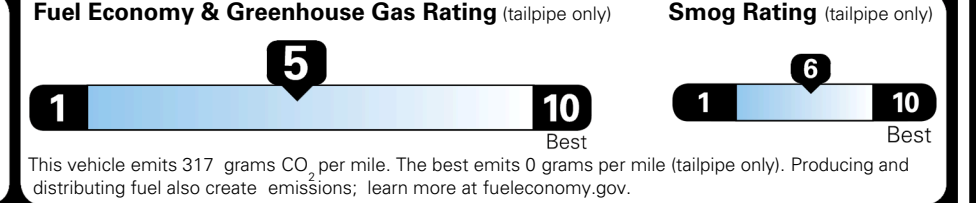

TOTAL ADDITIONAL WEIGHT:

EPA DOT Fuel Economy and Environment

Gasoline Vehicle

You spend \$250 more in fuel costs over 5 years compared to the average new vehicle.

Annual fuel cost \$1,750

Actual results will vary for many reasons, including driving conditions and how you drive and maintain your vehicle. The average new vehicle gets 29 MPG and costs \$8,500 to fuel over 5 years. Cost estimates are based on 15,000 miles per year at \$ 3.30 per gallon. MPGe is miles per gasoline gallon equivalent. Vehicle emissions are a significant cause of climate change and smog.