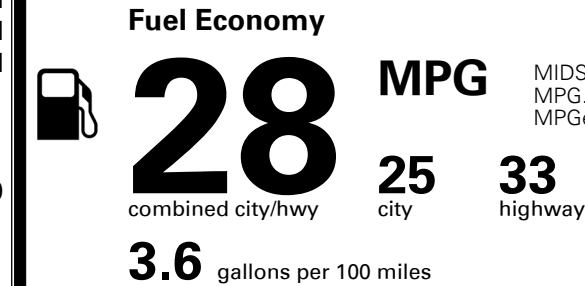

EPA DOT Fuel Economy and Environment

Gasoline Vehicle

MIDSIZE CARS range from 15 to 132 MPG. The best vehicle rates 140 MPGe.

You save $0
in fuel costs over 5 years compared to the average new vehicle.

Annual fuel cost
$1,950