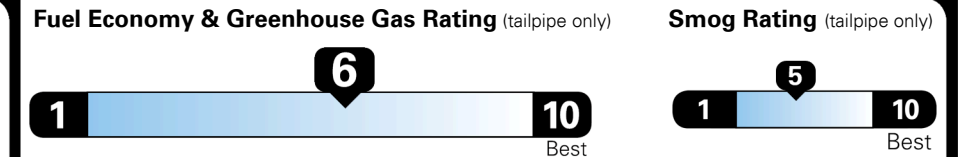

This vehicle emits 316 grams CO₂ per mile. The best emits 0 grams per mile (tailpipe only). Producing and distributing fuel also create emissions; learn more at fueleconomy.gov.

Actual results will vary for many reasons, including driving conditions and how you drive and maintain your vehicle. The average new vehicle gets 28 MPG and costs $9,750 to fuel over 5 years. Cost estimates are based on 15,000 miles per year at $ 3.60 per gallon. MPGe is miles per gasoline gallon equivalent. Vehicle emissions are a significant cause of climate change and smog.

fueleconomy.gov

Calculate personalized estimates and compare vehicles

GOVERNMENT 5-STAR SAFETY RATINGS

Overall Vehicle Score Not Rated

Based on the combined rating of frontal, side and rollover. Should ONLY be compared to other vehicles of similar size and weight.

Frontal Driver Not Rated

Crash Passenger Not Rated

Based on the risk of injury in a frontal impact. Should ONLY be compared to other vehicles of similar size and weight.

Side Front seat Not Rated

Crash Rear seat Not Rated

Star ratings based on the risk of injury in a side impact.

Rollover Not Rated

Star ratings based on the risk of rollover in a single-vehicle crash.

Star ratings range from 1 to 5 stars (★★★★★) with 5 being the highest.

Source: National Highway Traffic Safety Administration (NHTSA).

www.safercar.gov or 1-888-327-4236

Manufacturer's suggested retail price includes Manufacturer's recommended pre-delivery service. License and title fees, state and local taxes and other dealer installed options and accessories are not included in the manufacturer's suggested retail price.

PARTS CONTENT INFORMATION

FOR VEHICLES IN THIS CAR LINE U.S./CANADIAN PARTS CONTENT: 60 %

MAJOR SOURCES OF FOREIGN PARTS: KOREA: 30%

NOTE: PARTS CONTENT DOES NOT INCLUDE FINAL ASSEMBLY, DISTRIBUTION, OR OTHER NON-PARTS COSTS.

FOR THIS VEHICLE FINAL ASSEMBLY POINT: WEST POINT, GA, USA

COUNTRY OF ORIGIN

ENGINE: USA

TRANSMISSION: USA