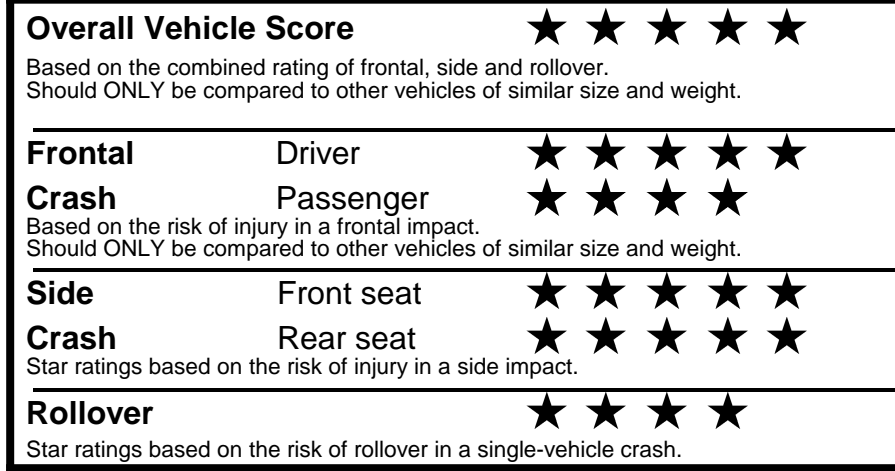

fueleconomy.gov

Calculate personalized estimates and compare vehicles

GOVERNMENT 5-STAR SAFETY RATINGS

Star ratings range from 1 to 5 stars (★★★★★) with 5 being the highest.
 Source: National Highway Traffic Safety Administration (NHTSA).
www.safercar.gov or 1-888-327-4236