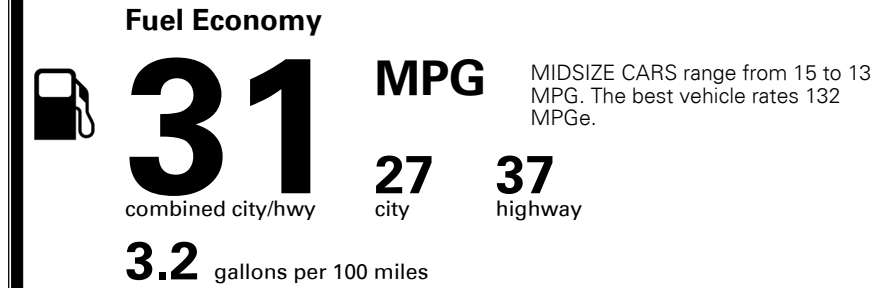

\$ 25,690.00

INLAND FREIGHT AND HANDLING

\$ 1,095.00

TOTAL MANUFACTURER'S SUGGESTED RETAIL PRICE ▶

\$ 26,785.00

*Additional terms and conditions apply.
 **Kia Connect may be currently unavailable for Model Year 2022 and newer vehicles sold or purchased in Massachusetts; please see owners.kia.com for updates on availability.
 NOTE: When you purchase this vehicle, Kia America, Inc. collects personal information you provide to the dealership. For information on our collection and use of personal information and your rights, please see our Privacy Policy on www.kia.com.

TOTAL ADDITIONAL WEIGHT: 7.3

EPA DOT Fuel Economy and Environment

Gasoline Vehicle

You save \$750
 in fuel costs over 5 years compared to the average new vehicle.

Annual fuel cost \$1,450

Actual results will vary for many reasons, including driving conditions and how you drive and maintain your vehicle. The average new vehicle gets 28 MPG and costs \$8,000 to fuel over 5 years. Cost estimates are based on 15,000 miles per year at \$ 2.95 per gallon. MPGe is miles per gasoline gallon equivalent. Vehicle emissions are a significant cause of climate change and smog.