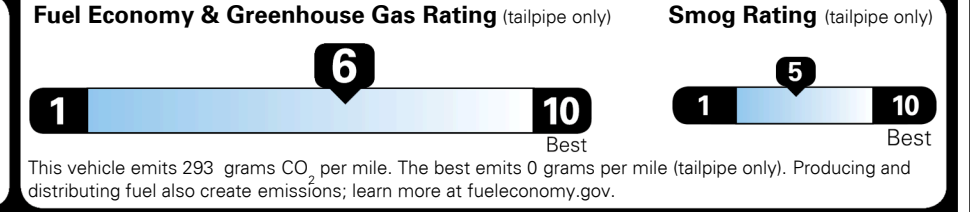

TOTAL ADDITIONAL WEIGHT: 7.3

EPA DOT Fuel Economy and Environment

Gasoline Vehicle

You save \$750
 in fuel costs over 5 years compared to the average new vehicle.

Annual fuel cost \$1,450

Actual results will vary for many reasons, including driving conditions and how you drive and maintain your vehicle. The average new vehicle gets 28 MPG and costs \$8,000 to fuel over 5 years. Cost estimates are based on 15,000 miles per year at \$ 2.95 per gallon. MPGe is miles per gasoline gallon equivalent. Vehicle emissions are a significant cause of climate change and smog.