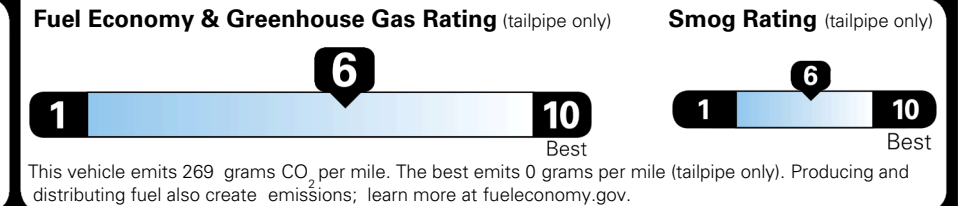

EPA DOT Fuel Economy and Environment

Gasoline Vehicle

Fuel Economy

33 MPG
combined city/hwy

29 city
39 highway

3.0 gallons per 100 miles

MIDSIZE CARS range from 15 to 139 MPG. The best vehicle rates 146 MPGe.

You save $1,000
in fuel costs over 5 years compared to the average new vehicle.

Annual fuel cost $1,500